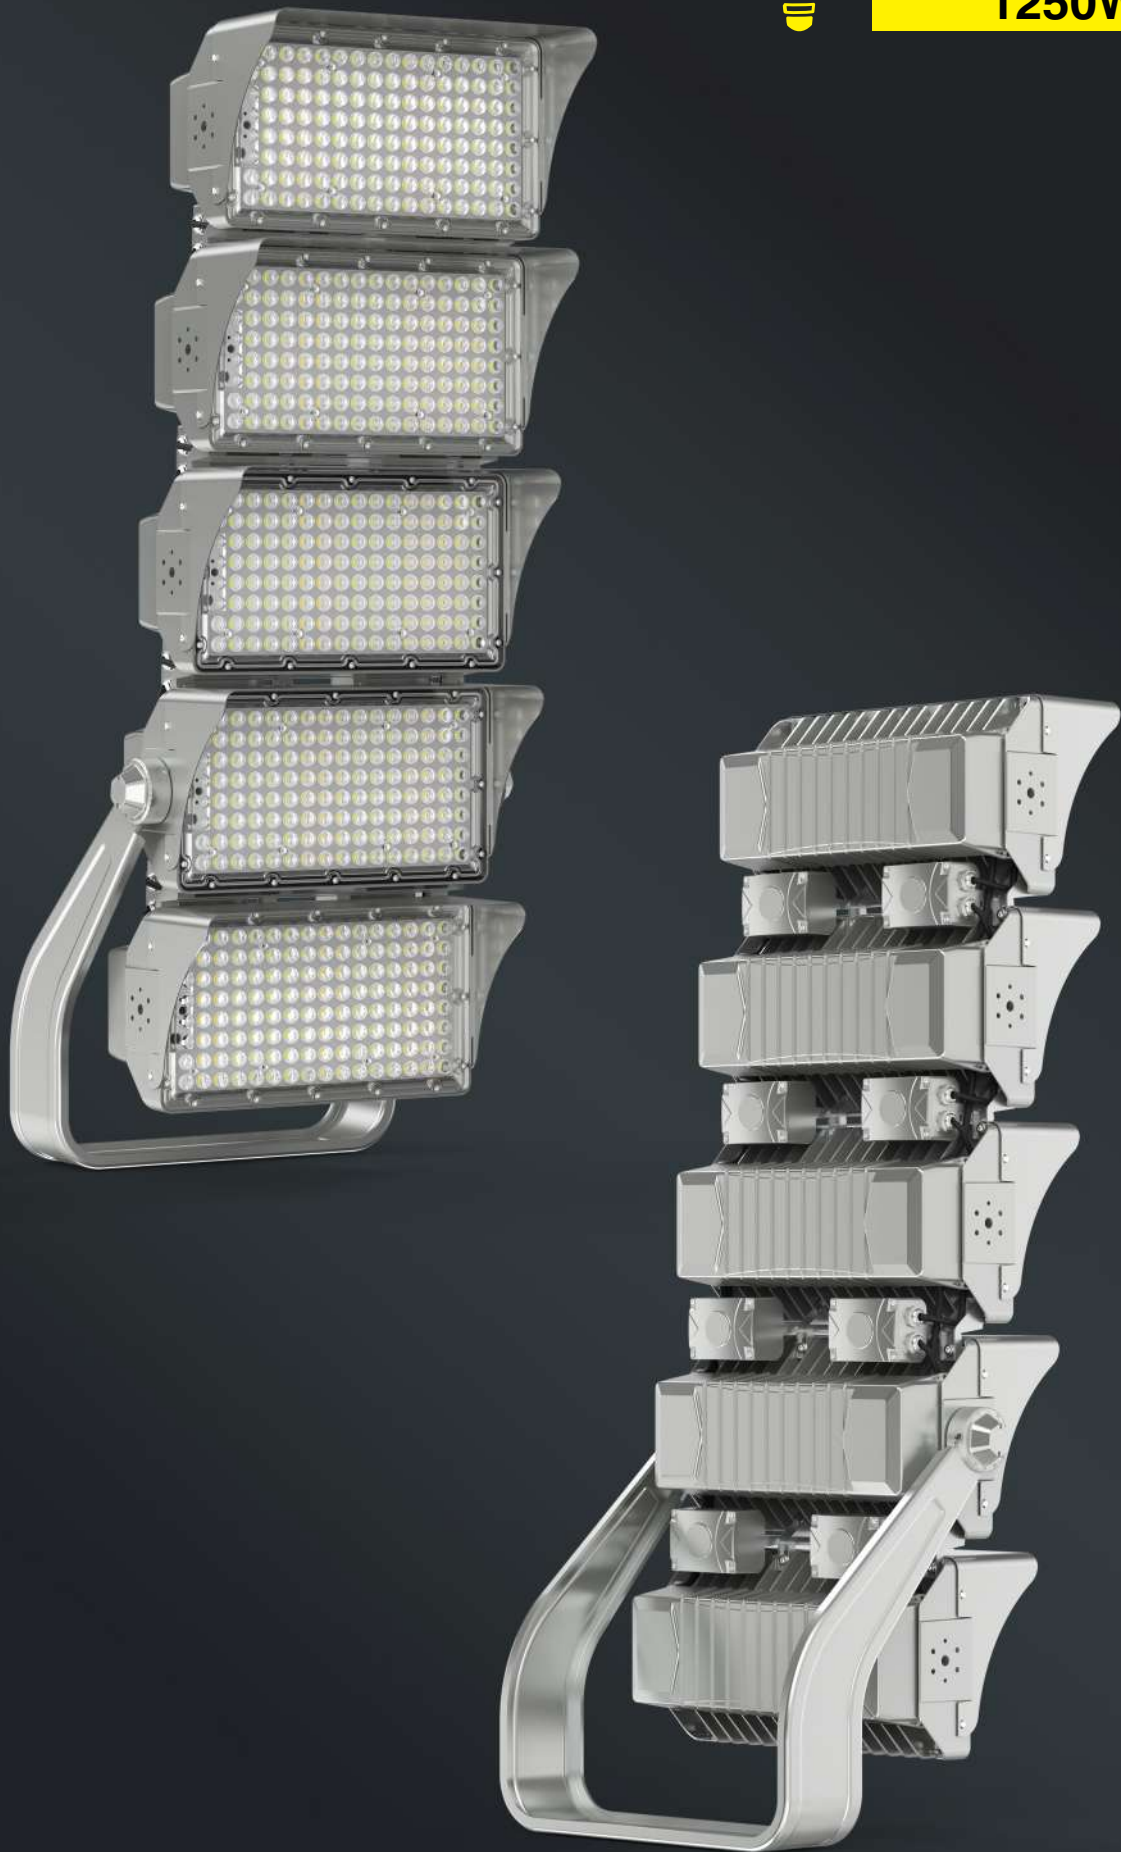

## HIGH MAST FLOOD LIGHT

## LINKE Series

FL23L-JL: Available in 200 / 250 / 400 / 500 / 600 / 1600 / 750 / 1000 / 1250W models

**Product Orientation:** The innovative luminaire with precise optical control and heat radiating fins for superior thermal management which is ideally suited for the most challenging applications. Robust mounting bracket and unique structural design provides secure standing. Additional option with ZHAGA base is available for intelligent control.

**3. ADVANTAGE**

**Easy Linkable**

**Convenient Connection**

**2 LED Modules**  
**500W**

**3 LED Modules**  
**750W**

**4 LED Modules**  
**1000W**

FL23L-JL

LINK Series

**5 LED Modules**  
**1250W**