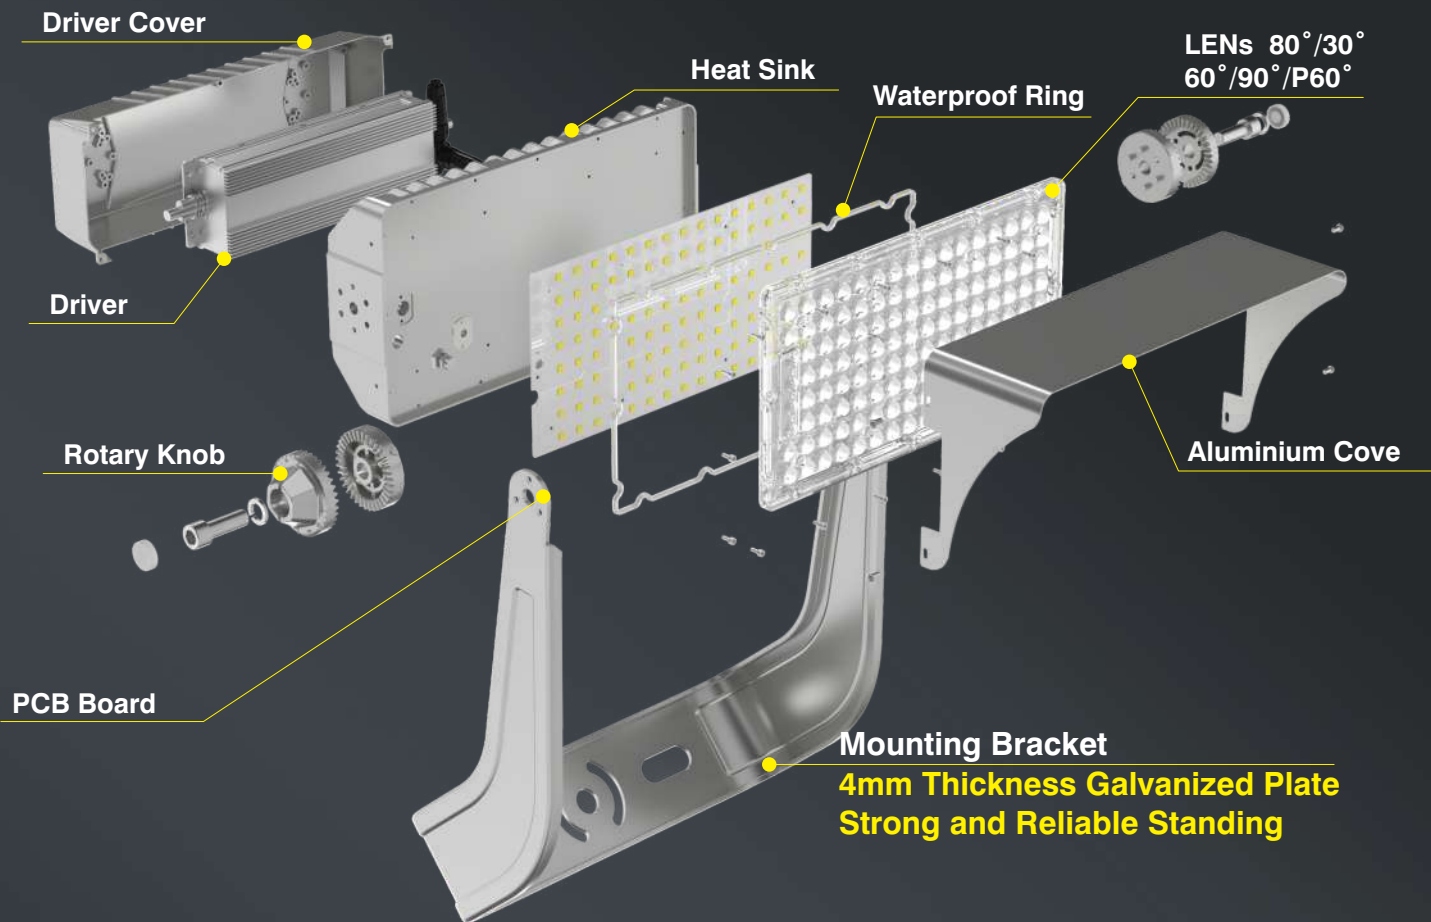

## LINKE Series

FL23L-JL: Available in 200 / 250 / 400 / 500 / 600 / 1600 / 750 / 1000 / 1250W models

**Product Orientation:** The innovative luminaire with precise optical control and heat radiating fins for superior thermal management which is ideally suited for the most challenging applications. Robust mounting bracket and unique structural design provides secure standing. Additional option with ZHAGA base is available for intelligent control.