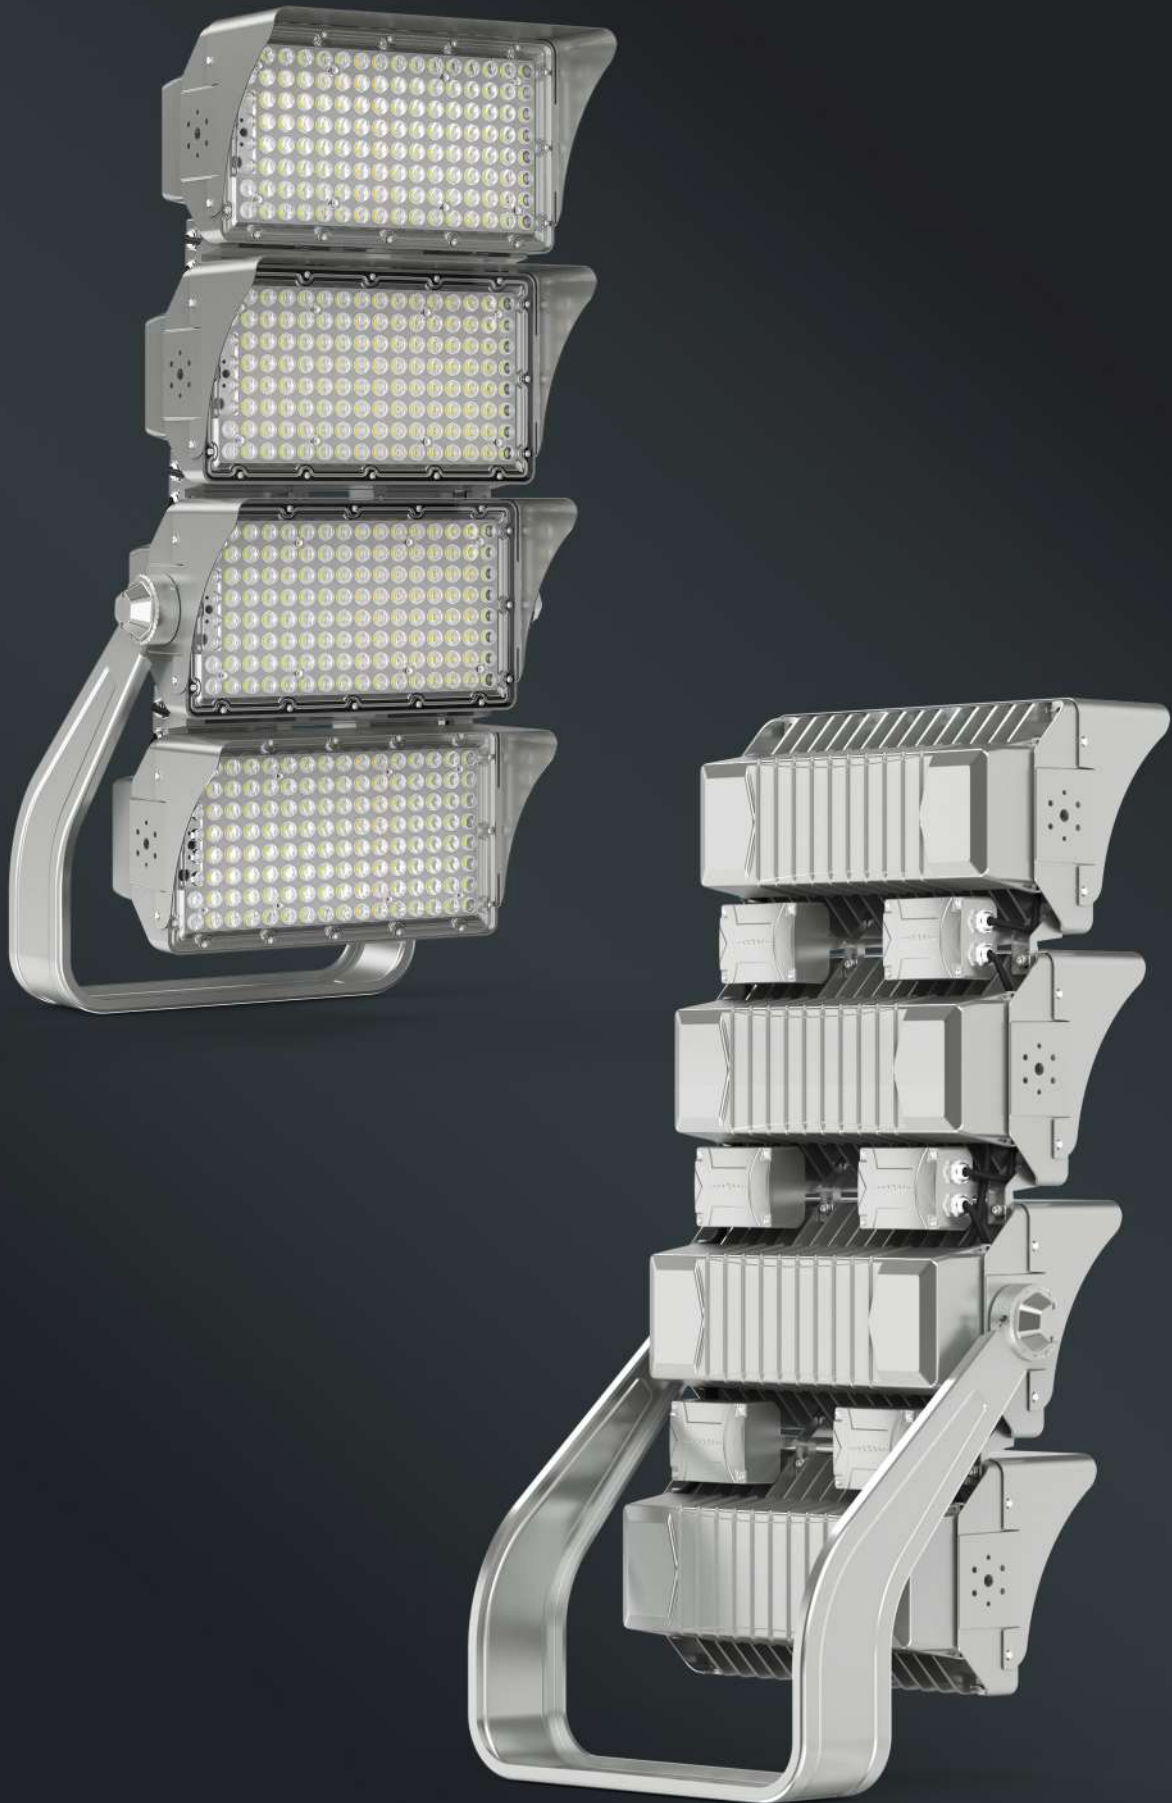

## HIGH MAST FLOOD LIGHT

## LINKE Series

FL23L-JL: Available in 200 / 250 / 400 / 500 / 600 / 1600 / 750 / 1000 / 1250W models

**Product Orientation:** The innovative luminaire with precise optical control and heat radiating fins for superior thermal management which is ideally suited for the most challenging applications. Robust mounting bracket and unique structural design provides secure standing. Additional option with ZHAGA base is available for intelligent control.

**3. ADVANTAGE**

**Easy Linkable**

**Convenient Connection**

**2 LED Modules**  
**500W**

**3 LED Modules**  
**750W**

**4 LED Modules**  
**1000W**

FL23L-JL

LINK Series