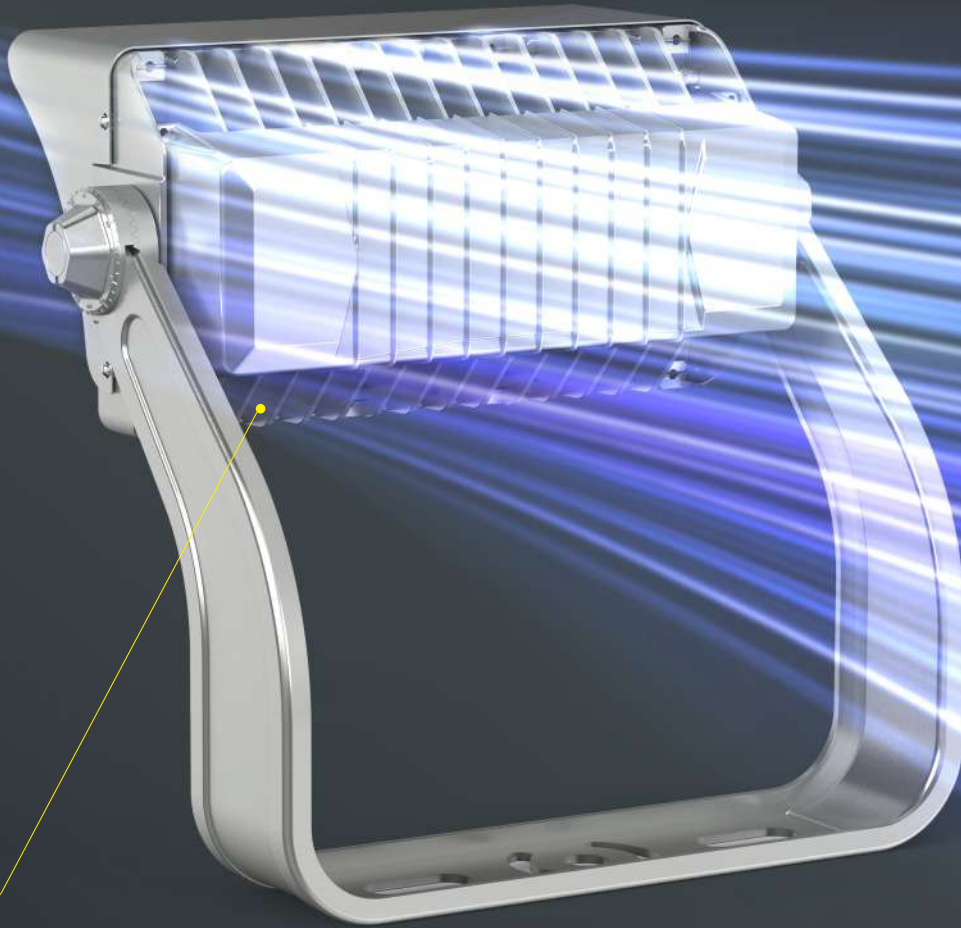

## LINKE Series

FL23L-JL: Available in 200 / 250 / 400 / 500 / 600 / 1600 / 750 / 1000 / 1250W models

**Product Orientation:** The innovative luminaire with precise optical control and heat radiating fins for superior thermal management which is ideally suited for the most challenging applications. Robust mounting bracket and unique structural design provides secure standing. Additional option with ZHAGA base is available for intelligent control.

**180°**

**Fortified Rotary Knob**  
**Reliable Tight Locking**

**1. ADVANTAGE**

**Excellent Structural Design**

Provide better heat dissipation and Waterproof

**2. ADVANTAGE**

**External Driver Design**

Lower interior working temperature to extend LED lifespan and convenient maintainence