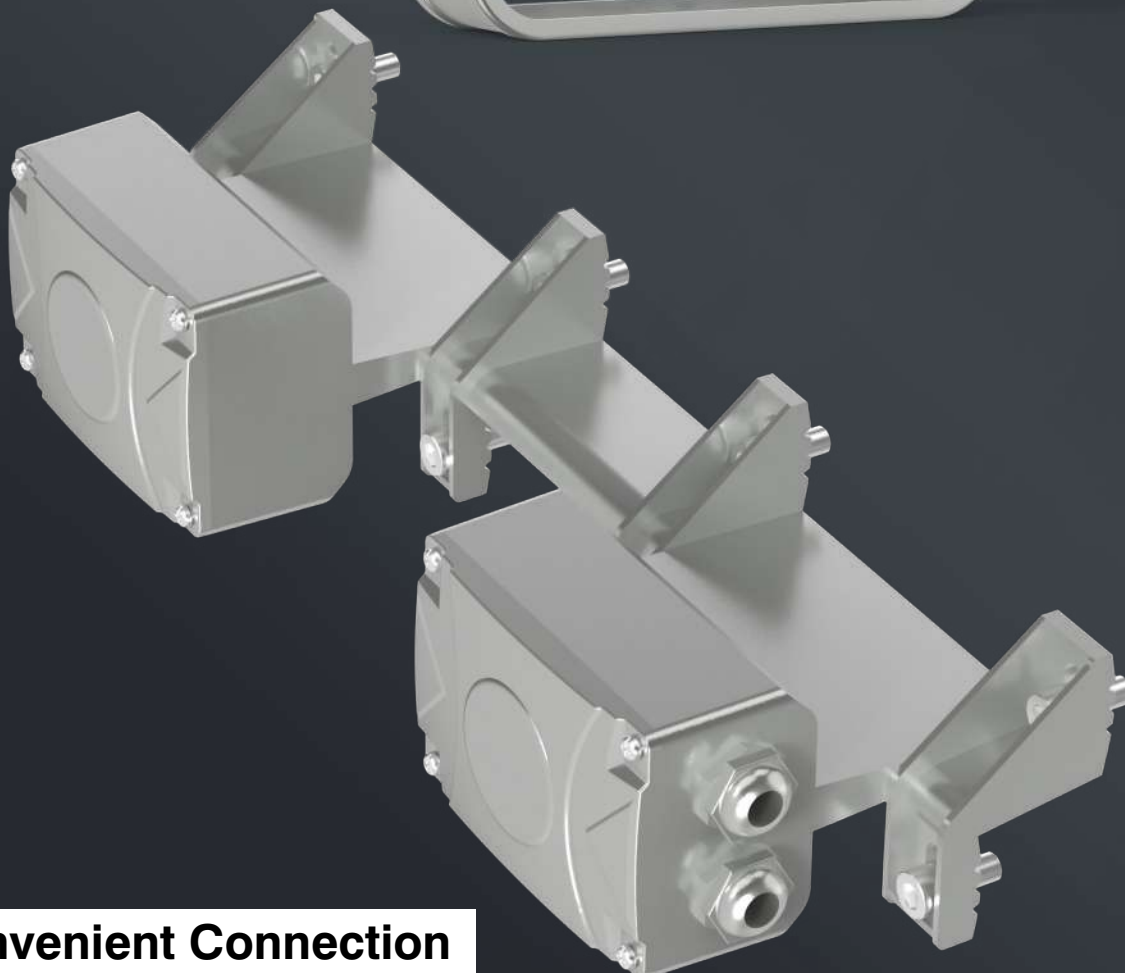

3. ADVANTAGE

Easy Linkable

Convenient Connection