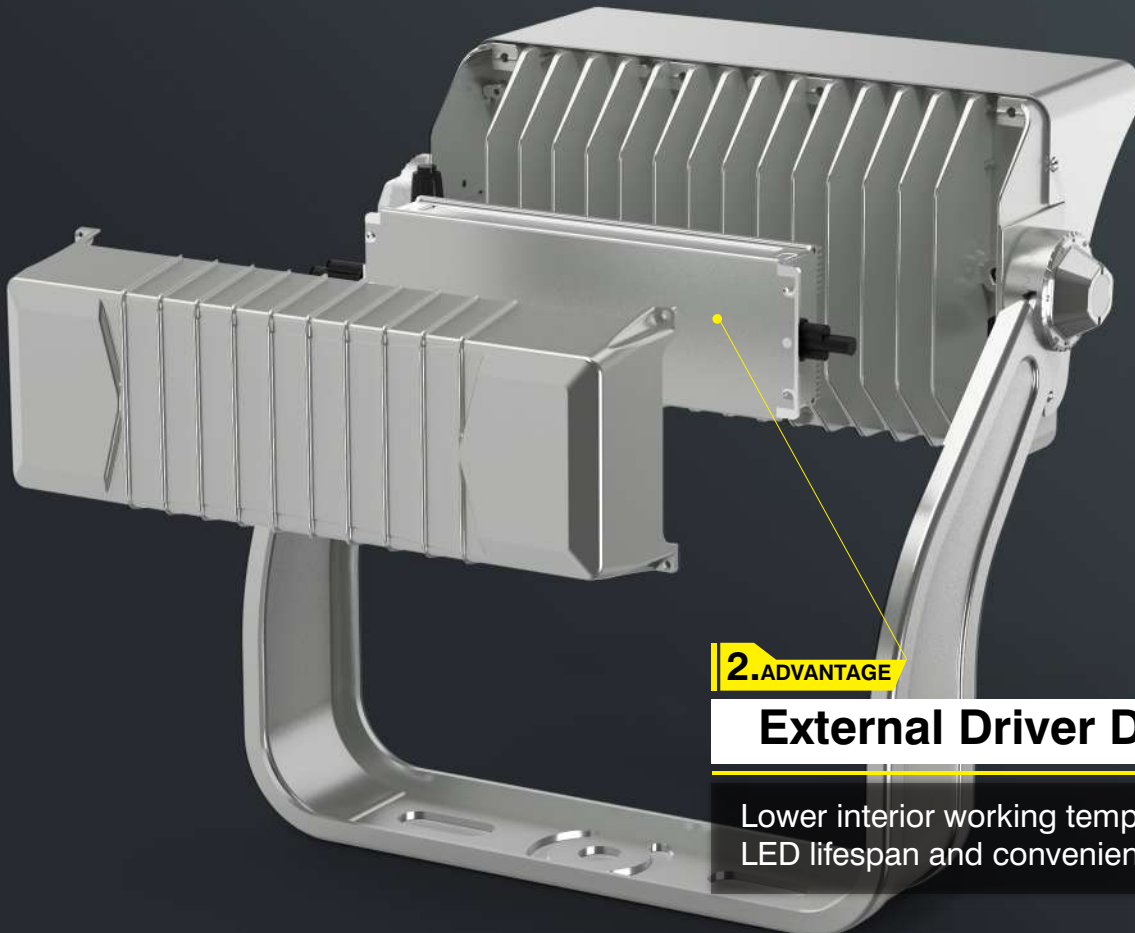

## LINKE Series

FL23L-JL: Available in 200 / 250 / 400 / 500 / 600 / 1600 / 750 / 1000 / 1250W models

**Product Orientation:** The innovative luminaire with precise optical control and heat radiating fins for superior thermal management which is ideally suited for the most challenging applications. Robust mounting bracket and unique structural design provides secure standing. Additional option with ZHAGA base is available for intelligent control.

**180°**

**Fortified Rotary Knob**  
**Reliable Tight Locking**

**1. ADVANTAGE**

**Excellent Structural Design**

Provide better heat dissipation and Waterproof

**2. ADVANTAGE**

**External Driver Design**

Lower interior working temperature to extend LED lifespan and convenient maintainence