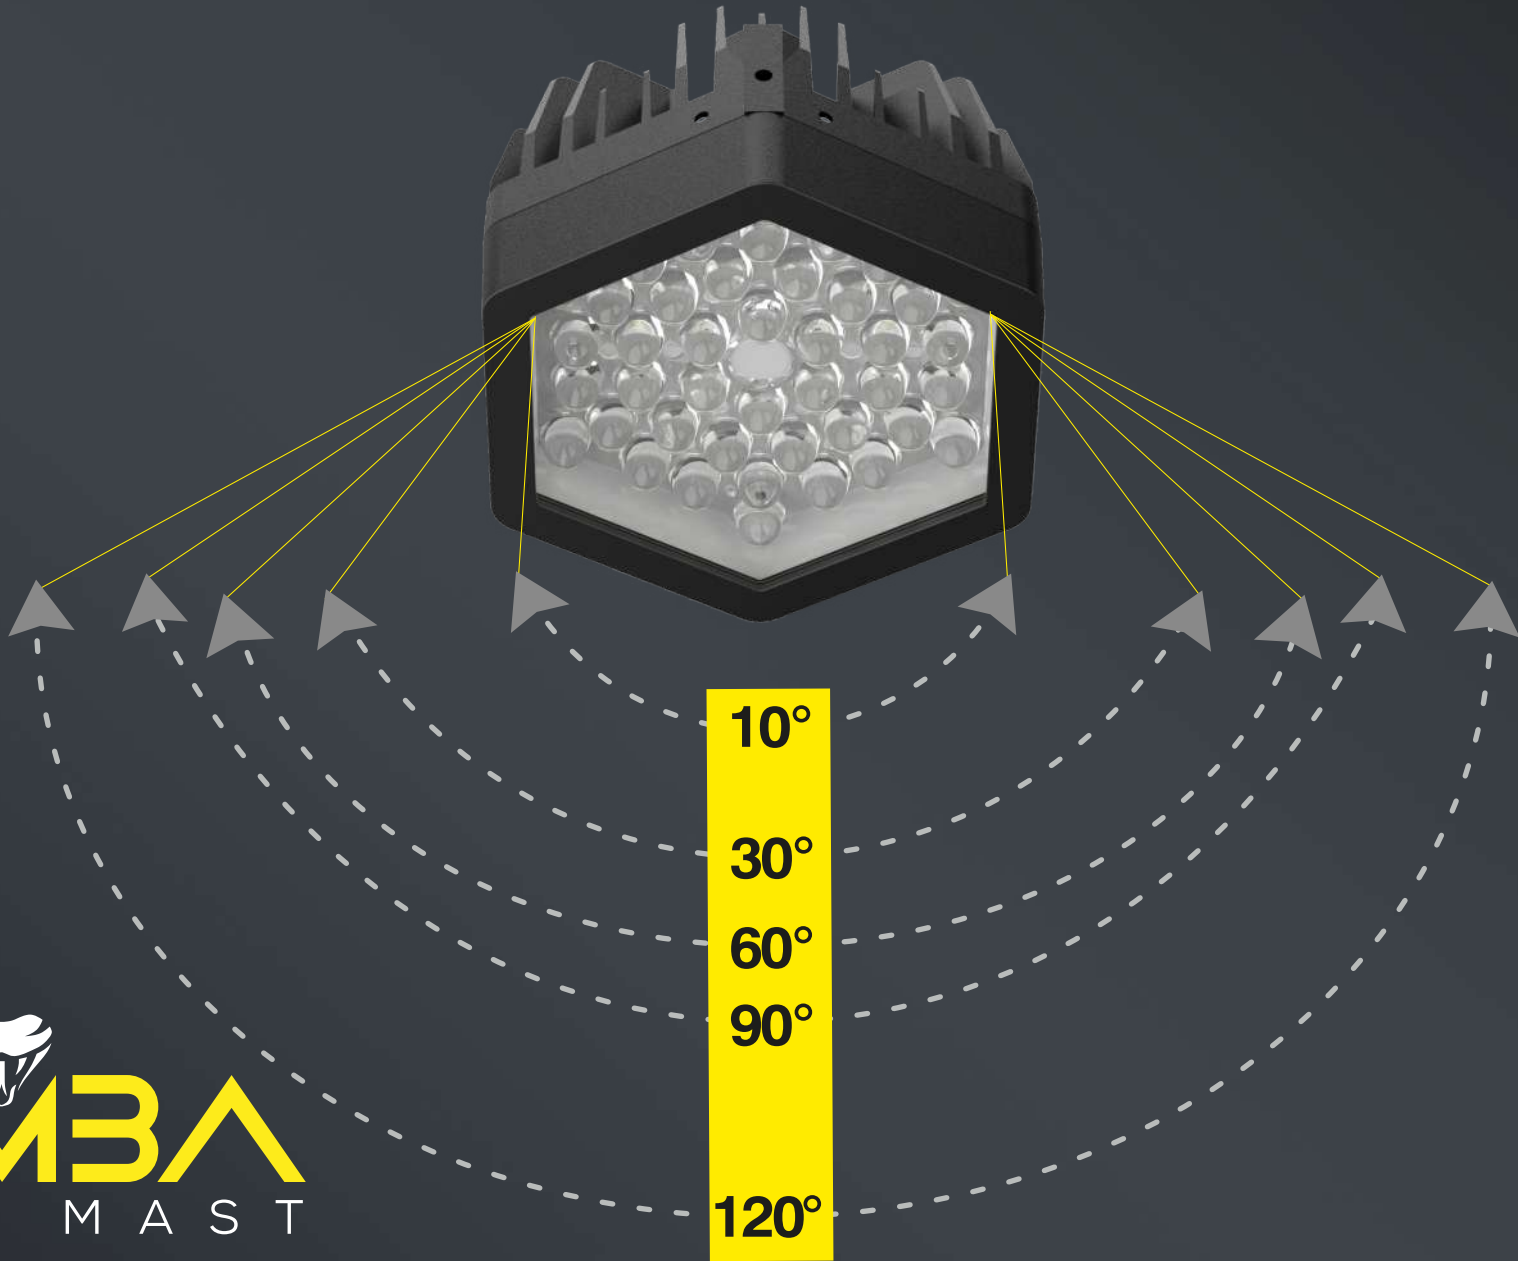

Built-in Driver

High Working Temperature
Traditional type, driver is sealed inside the housing.

Independant Heat dissipation Design

Comparing with traditional Flood Light with built-in driver, KINLIGHTS light achieves longer lifespan working under lower temperature.