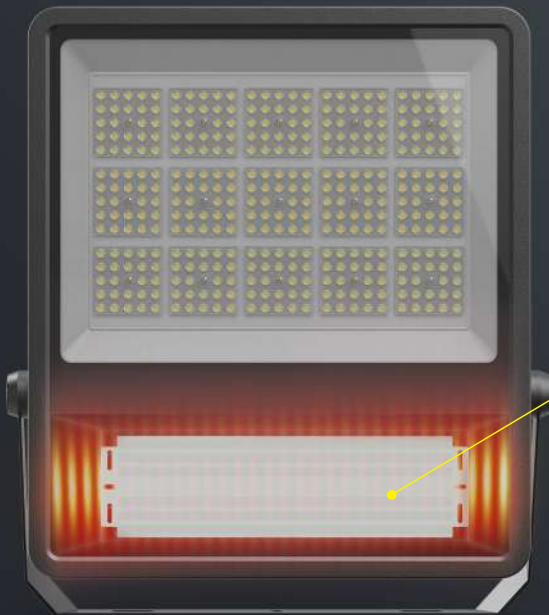

ONE
KINLIGHTS

VS

TWO
TRADITIONAL TYPE

Flexible Aluminium Tube
Fortified Protection of AC WIRE
against aging.

External Driver

Moderate Working Temperature

KINLIGHTS

TRADITIONAL TYPE

Built-in Driver

High Working Temperature
Traditional type, driver is sealed inside the housing.

Independant Heat dissipation Design

Comparing with traditional Flood Light with built-in driver, KINLIGHTS light achieves longer lifespan working under lower temperature.