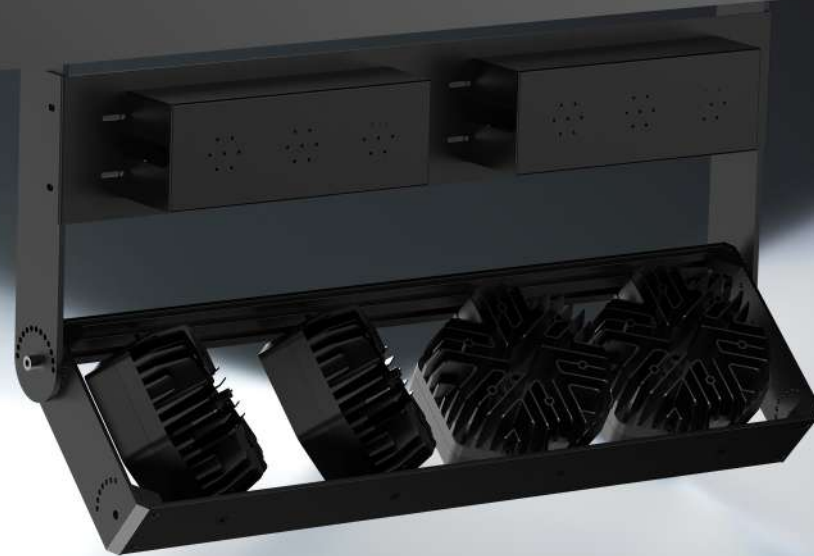

GLOBAL PARTNERS

LIGHTING SOLUTION PROVIDER

SYNERGY 21

Signify

Panasonic

FOCUS ON OUTDOOR LED LIGHTING

LED FLOOD LIGHT

FL-JL07: Available in 100 / 200 / 300 / 400 / 600 / 800 / 900 / 1200 / models

Built-in Driver

High Working Temperature
Traditional type, driver is sealed inside the housing.

Independant Heat dissipation Design

Comparing with traditional Flood Light with built-in driver, KINLIGHTS light achieves longer lifespan working under lower temperature.